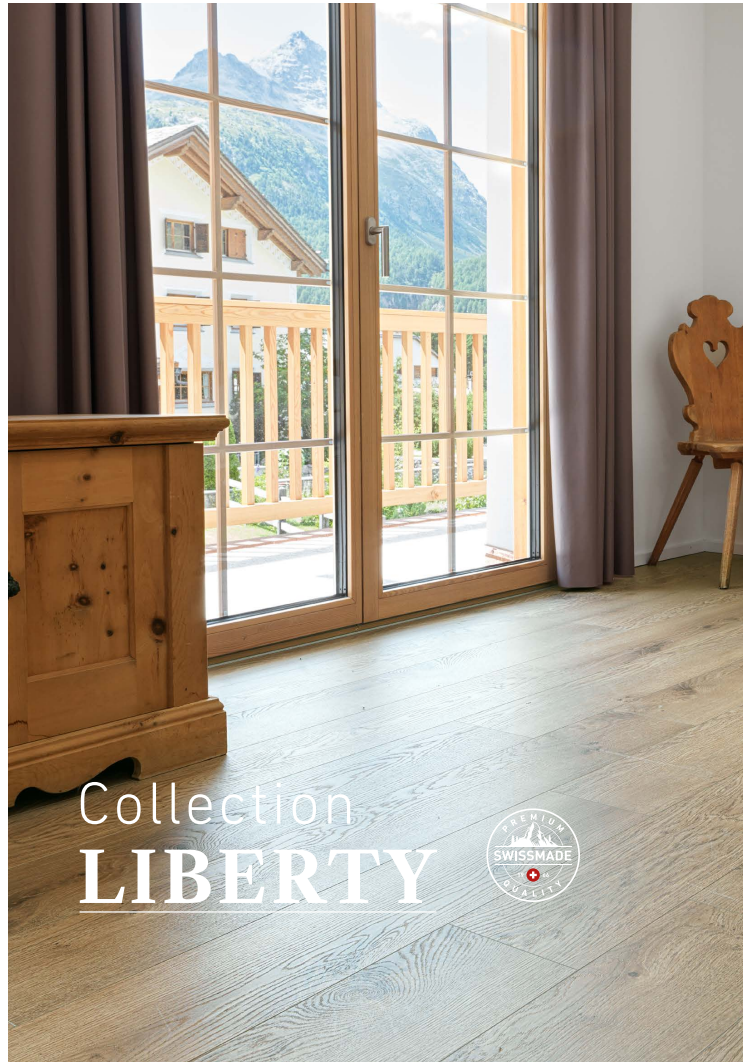

Collection
LIBERTY