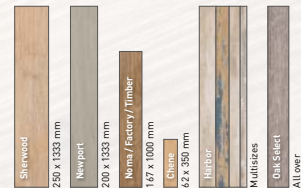

NEROK

COMPLETE SOLUTION
FOR HIGH TRAFFIC

Nerok 55: Class 33
Nerok 70: Class 34

Available in
4 & 2m width

R10

100 % recyclable

2013 - SHERWOOD BLOND

COMPACT - 2mm

**High indentation
resistance**

36 colors

ACOUSTIC - 3mm

-19dB
Comfort underfoot

10 colors

WIDE CHOICE OF REALISTIC DESIGNS

WOOD

Realistic embossing