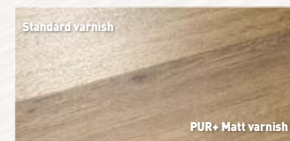

MATT Surface

PUR+ matt

-30% brightness vs standard varnish